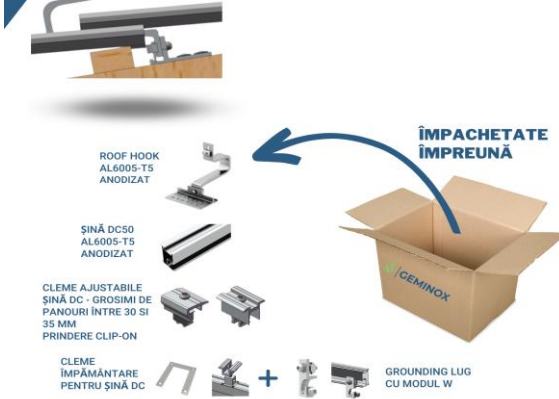

KIT-URI REZIDENȚIALE					
COD PRODUS	DENUMIRE	0-30 BUC	PESTE 30 BUC	列1	POZA
K-SR-DC/6A	CLEENERGY ADJUSTABLE TILE BRACKET KIT FOR 6 PANELS, LAYOUT TYPE A	€ 225.26	€ 165.39		
K-SR-DC/6B	CLEENERGY ADJUSTABLE TILE BRACKET KIT FOR 6 PANELS, LAYOUT TYPE B	€ 205.54	€ 149.91		
K-SR-DC/6C	CLEENERGY ADJUSTABLE TILE BRACKET KIT FOR 6 PANELS, LAYOUT TYPE C	€ 224.21	€ 164.68		
K-SR-DC/8A	CLEENERGY ADJUSTABLE TILE BRACKET KIT FOR 8 PANELS, LAYOUT TYPE A	€ 295.79	€ 217.43		
K-SR-DC/8B	CLEENERGY ADJUSTABLE TILE BRACKET KIT FOR 8 PANELS, LAYOUT TYPE B	€ 300.52	€ 220.64		
K-SR-DC/8C	CLEENERGY ADJUSTABLE TILE BRACKET KIT FOR 8 PANELS, LAYOUT TYPE C	€ 283.67	€ 207.11		
K-SR-DC/10A	CLEENERGY ADJUSTABLE TILE BRACKET KIT FOR 10 PANELS, LAYOUT TYPE A	€ 372.10	€ 273.40		
K-SR-DC/10B	CLEENERGY ADJUSTABLE TILE BRACKET KIT FOR 10 PANELS, LAYOUT TYPE B	€ 368.21	€ 270.76		
K-SR-DC/10C	CLEENERGY ADJUSTABLE TILE BRACKET KIT FOR 10 PANELS, LAYOUT TYPE C	€ 376.83	€ 276.60		

**PROMOTIE
CASA VERDE**

**KITURI DE STRUCTURĂ
ÎN STOC!**

DESCRIPTION	Rail Set									Layout
	Rail pcs	Rail Splice	Hook	Inter Clamp	End Clamp	End Cap	Grounding Lug	Grounding Clip	Cable Clip	
Adjustable Tile Bracket Kit for 6 Panels, Layout type A	4	0	12	8	8	8	4	8	6	1x3+1x3
Adjustable Tile Bracket Kit for 6 Panels, Layout type B	4	2	10	10	4	4	2	8	6	1x6
Adjustable Tile Bracket Kit for 6 Panels, Layout type C	6	2	12	8	8	8	4	6	6	1x4+1x2
Adjustable Tile Bracket Kit for 8 Panels, Layout type A	8	4	16	12	8	8	4	8	8	1x4+1x4
Adjustable Tile Bracket Kit for 8 Panels, Layout type B	8	2	16	10	12	12	6	8	8	1x4+1x2+1x2
Adjustable Tile Bracket Kit for 8 Panels, Layout type C	6	2	14	12	8	12	4	8	8	1x6+1x2
Adjustable Tile Bracket Kit for 10 Panels, Layout type A	10	4	20	14	12	12	6	10	10	1x4+1x4+1x2
Adjustable Tile Bracket Kit for 10 Panels, Layout type B	8	4	20	16	8	8	4	10	10	1x5+1x5
Adjustable Tile Bracket Kit for 10 Panels, Layout type C	10	2	20	12	16	16	8	10	10	1x4+1x2+1x2+1x2